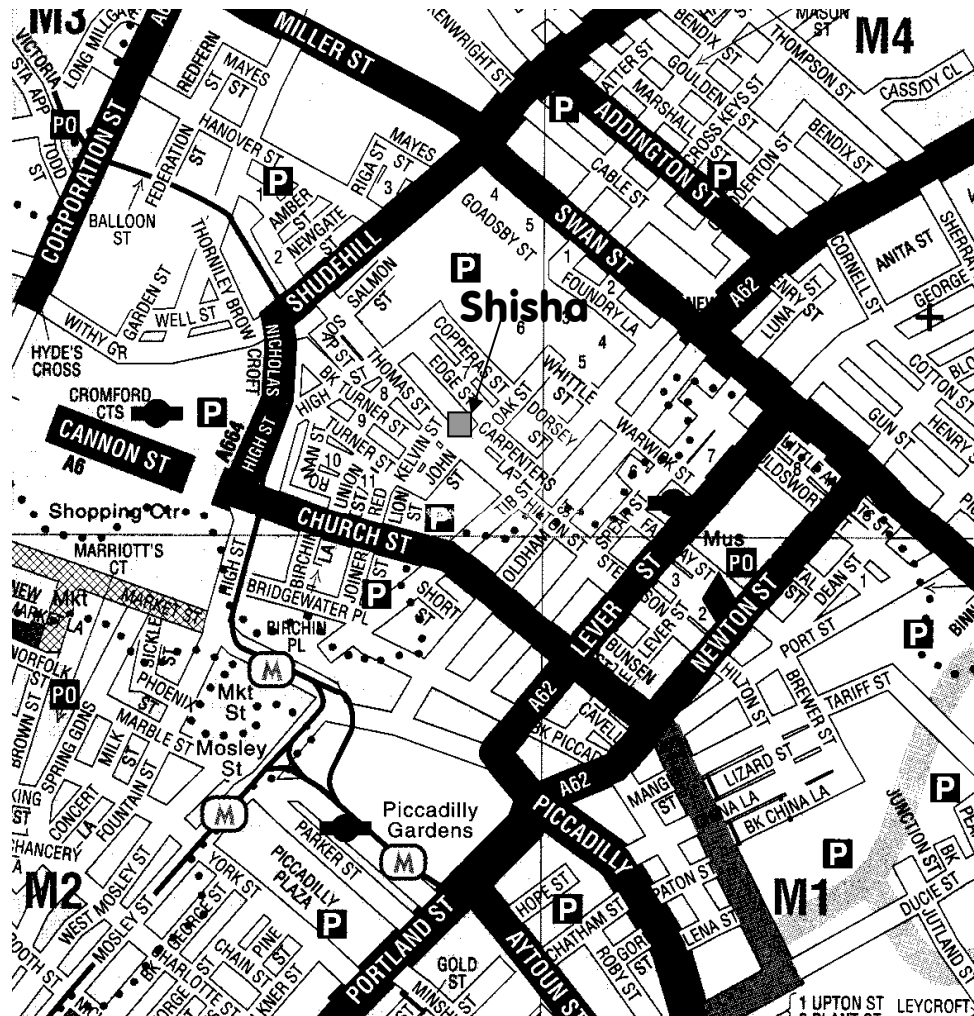

The Department Store
 5 Oak Street
 Manchester M4 5JD
 T: +44 (0)161 838 5250
 F: +44 (0)161 838 5255
 E: info@shisha.net
 W: www.shisha.net

Directions to the Shisha Office

- **On Foot**
 Walk down Tib St (between Debenhams and Starbucks). Cross Church St. Turn left into Thomas St. Oak St is the first street on your right. The Department Store is the bright pink building on the corner of Thomas St and Oak St. (Manchester Craft Centre is also on Oak St and is signposted in the city centre.)
- **Public Transport**
 The nearest Metrolink (tram) stops are Market Street or Piccadilly Gardens; five minute walk to the Shisha office (see above).
 Victoria and Piccadilly mainline train stations are a ten minute walk away. From Piccadilly Mainline station, walk down the station approach towards the city centre. Keep going straight on until you get to Debenhams, then follow directions above.
 Piccadilly bus station is a five minute walk.
- **Parking**
 Nearest Car Park is the Church Street Multi-Storey. Please note that there is a one-way system around the Shisha office. If you would like further information, please call Angela on 0161 838 5250.